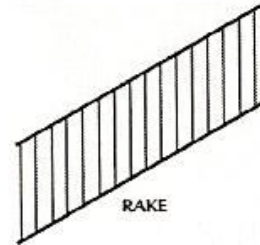

## RAKE Adjust – A – Rail

32" x 72"

36" x 72"

Standard Mounts 4 pk

## Iron Posts – 2"x2" w/ 4" base

40"

43"

## Collar Bracket 4 packs

Fixed for 1" rails

Adjustable for RAKE

Fixed for Rail Tops 1.25"

Circle Top 5" x 93.5"

Scroll Top 5" x 93.5"

3 Rail 5" x 93.5"

Standard Mounts 4 pk