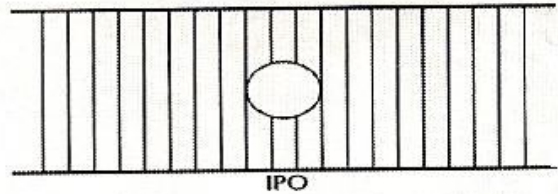

## Iron Panel for Ornament – IPO

1" rail, 5/8" pickets (not stocked, special order)

32" x 93.5"

36" x 93.5"

Standard Mounts 4 pk

## RAKE Adjust – A – Rail

32" x 72"

36" x 72"

Standard Mounts 4 pk

## Iron Posts – 2"x2" w/ 4" base

40"

43"

## Collar Bracket 4 packs

Fixed for 1" rails

Adjustable for RAKE

Fixed for Rail Tops 1.25"

Circle Top 5" x 93.5"

Scroll Top 5" x 93.5"

3 Rail 5" x 93.5"

Standard Mounts 4 pk