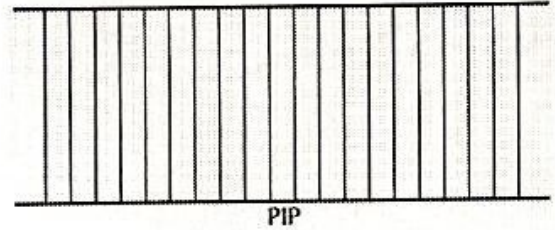

## RAKE Adjust – A – Rail

32" x 72"

36" x 72"

Standard Mounts 4 pk

## Iron Posts – 2"x2" w/ 4" base

40"

43"

## Collar Bracket 4 packs

Fixed for 1" rails

Adjustable for RAKE

Fixed for Rail Tops 1.25"

Circle Top 5" x 93.5"

Scroll Top 5" x 93.5"

3 Rail 5" x 93.5"

Standard Mounts 4 pk