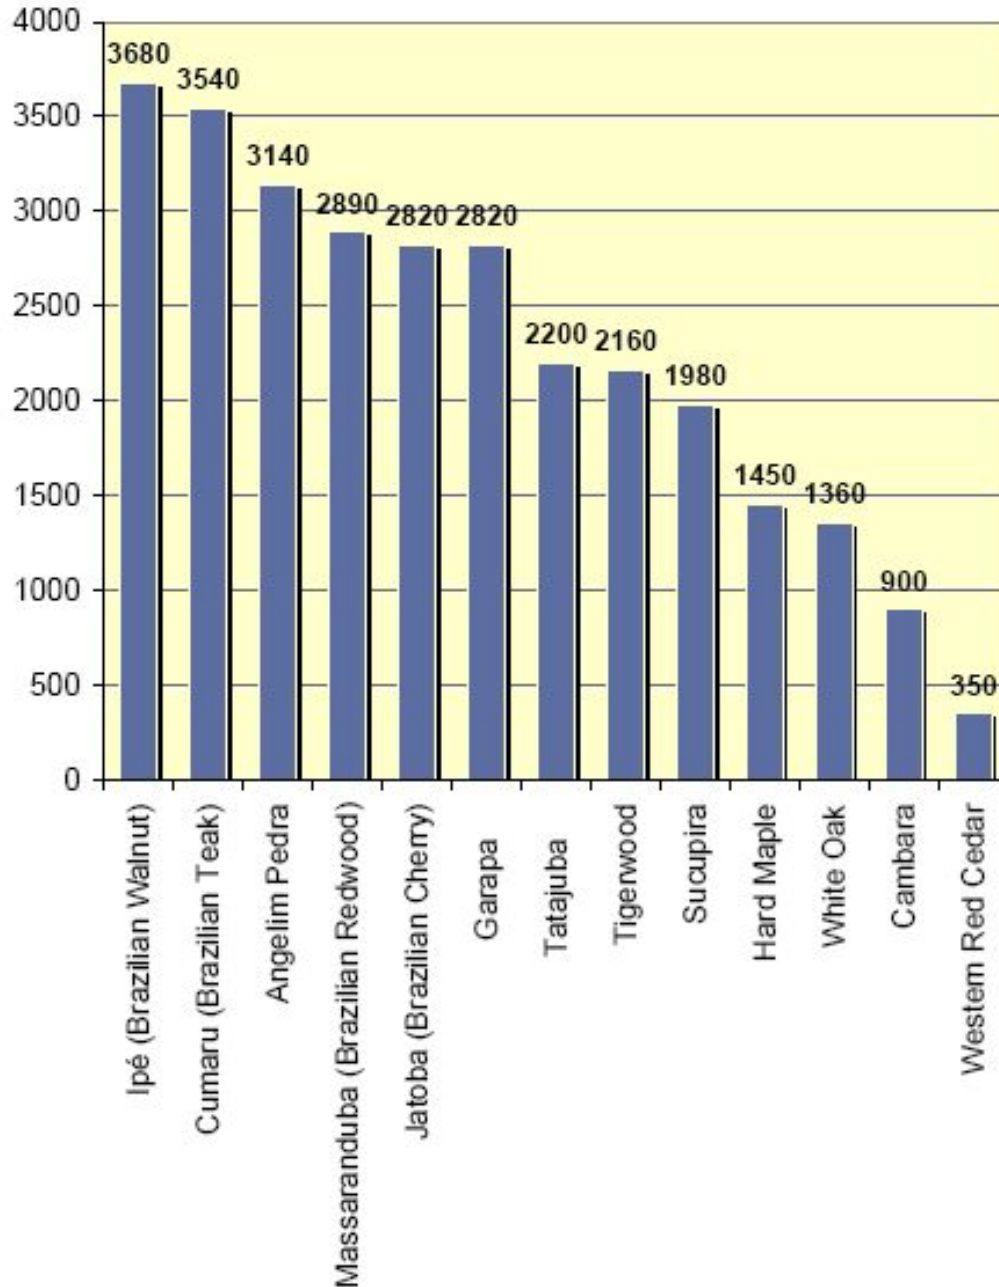

## Janka Scale of Hardness

**The Janka Wood Hardness Rating is a relative measurement of the wood's impact-resistance and wear-resistance; an evaluation of its hardness. The higher the rating, the harder is the species of wood. Brazilian Hardwoods rank at the top of the scale for all woods. Ipe and Cumaru are some of the worlds hardest woods.**