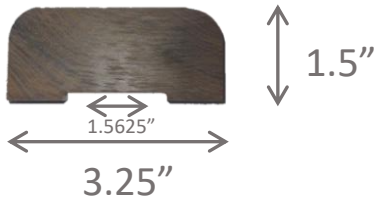

Garapa

↑ ↓ .9375"

5.125"

1st Bottom Groove = 1.5"

2nd Bottom Groove = 3.5"

Brazilian 
Wood Depot

2x4 Molded Handrail

Available in:
Ipe

This Profile

Has Been Retired

See next page for

Updated profile

Available in:
Ipe

2x4 Molded Handrail

3.5" Tongue and Groove

Available in:

Ipe

Cumaru

Available in:
Ipe

3.5" (V-Groove) Tongue and Groove

5" Tongue and Groove

Available in:

Ipe

Cumaru